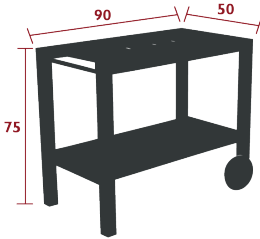

QUIBERON

3210 - SIDE BAR/TROLLEY
DESIGN BY STUDIO FERMOB

DOMESTIC PROFESSIONAL INTENSIVE 7 IPAC 22

Tubular aluminium frame
Perforated steel sheet table top
Integrated wheels

16 kg