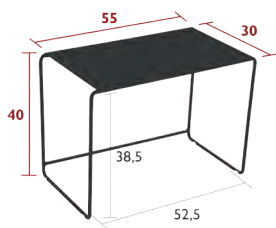

OULALA, BALAD & ITAC

Clever composition,
perfect for the end of a sofa.

OULALA

9009 - SET OF 3 NESTING LOW TABLES
 DESIGN BY STUDIO FERMOB

DOMESTIC | PROFESSIONAL | INTENSIVE | 6⁷ IPAC | 3

Steel sheet table top
 Steel wire base
 Available colours: see limited colour chart

- 900905 ●●● Black Cherry / Red Ochre / Chili = Floral getaway
- 900906 ●●● Acapulco Blue / Ice Mint / Storm Grey = Retro bouquet
- 900907 ●●● Rosemary / Cactus / Clay Grey = Highlighted nature

3.7 kg

3.5 kg

3.6 kg

10.8 kg

OULALA, APLÒ & BOUQUET SAUVAGE

Up to 1.2m long!
 Ideal as a coffee table for entertaining.

OULALA

Original composition, to accompany a lounge set.