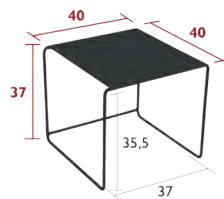

OULALA

9009 - SET OF 3 NESTING LOW TABLES
DESIGN BY STUDIO FERMOB

DOMESTIC | PROFESSIONAL | INTENSIVE | 6⁷ IPAC | 3

Steel sheet table top
Steel wire base
Available colours: see limited colour chart

- 900905 ●●● Black Cherry / Red Ochre / Chili = Floral getaway
- 900906 ●●● Acapulco Blue / Ice Mint / Storm Grey = Retro bouquet
- 900907 ●●● Rosemary / Cactus / Clay Grey = Highlighted nature

3.7 kg

3.5 kg

3.6 kg

10.8 kg

OULALA, APLÒ & BOUQUET SAUVAGE

OULALA