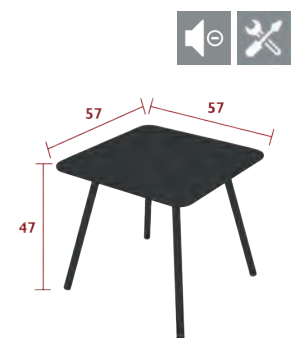

LUXEMBOURG KID

4106 - CHAIR

Tubular aluminium frame
 Curved aluminium slat seat
 Curved aluminium slat backrest
 Suitable for children aged 3-6 years (complies with European standards)
Stacking capacity : x 3 (Height – stacked : 60 cm)

1.1 kg

4109 - BENCH

Tubular aluminium frame
 Curved aluminium slat seat
 Curved aluminium slat backrest
 Suitable for children aged 3-6 years (complies with European standards)
Stacking capacity : x 3 (Height – stacked : 60 cm)

2.8 kg

4170 - TABLE 57 X 57 CM

Steel sheet table top
 Tubular steel base
 Aluminium frame beneath table top
 Silencing pads

7 kg

4171 - TABLE 76 X 55.5 CM

Steel sheet table top
 Tubular steel base
 Aluminium frame beneath table top
 Silencing pads