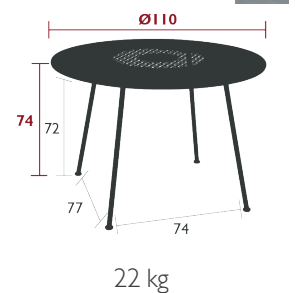

LORETTA

LORETTA, ACCROCHE-COEURS, COLOR MIX & ENVIE D'AILLEURS

FURNITURE

LORETTE DINING

5711 - CHAIR
DESIGN BY FRÉDÉRIC SOFIA

DOMESTIC | PROFESSIONAL | INTENSIVE | 6 IPAC | 22

Tubular steel frame
Steel sheet seat
Perforated steel sheet backrest
Stacking capacity : x 4 (Height – stacked : 94 cm)

5712 - ARMCHAIR
DESIGN BY FRÉDÉRIC SOFIA

DOMESTIC | PROFESSIONAL | INTENSIVE | 6 IPAC | 22

Tubular steel frame
Steel sheet seat
Perforated steel sheet backrest
Steel wire armrests
Stacking capacity : x 4 (Height – stacked : 94 cm)

5761 - TABLE Ø 110 CM
DESIGN BY FRÉDÉRIC SOFIA

DOMESTIC | PROFESSIONAL | INTENSIVE | 6 IPAC | 22

Perforated steel sheet table top
Tubular steel base

5762 - OVAL TABLE 160 X 90 CM
DESIGN BY FRÉDÉRIC SOFIA

21 kg

5740 - LOW TABLE Ø 80 CM
DESIGN BY FRÉDÉRIC SOFIA

Perforated steel sheet table top
Tubular steel base

9 kg