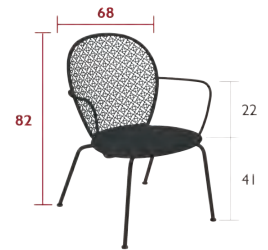

8.6 kg

5714 - CONVERSATION BENCH
DESIGN BY FRÉDÉRIC SOFIA