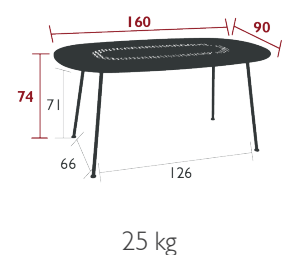

5712 - ARMCHAIR
DESIGN BY FRÉDÉRIC SOFIA

DOMESTIC | PROFESSIONAL | INTENSIVE | 6 IPAC | 22

Tubular steel frame
Steel sheet seat
Perforated steel sheet backrest
Steel wire armrests
Stacking capacity : x 4 (Height – stacked : 94 cm)

5761 - TABLE Ø 110 CM
DESIGN BY FRÉDÉRIC SOFIA

DOMESTIC | PROFESSIONAL | INTENSIVE | 6 IPAC | 22

Perforated steel sheet table top
Tubular steel base

5762 - OVAL TABLE 160 X 90 CM
DESIGN BY FRÉDÉRIC SOFIA

DOMESTIC | PROFESSIONAL | INTENSIVE | 6 IPAC | 22

Perforated steel sheet table top
Tubular steel base
Compatible with :
PROTECTIVE COVER 160 X 100 CM FOR TABLE - COVERS

LORETTE LOUNGE

5713 - LOW ARMCHAIR
DESIGN BY FRÉDÉRIC SOFIA

21 kg

5740 - LOW TABLE Ø 80 CM
DESIGN BY FRÉDÉRIC SOFIA

Perforated steel sheet table top
Tubular steel base

9 kg