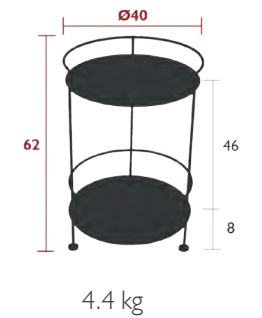

GUINGUETTE

I062 - SIDE WHEELED TABLE WITH SOLID DOUBLE TOP

DOMESTIC | PROFESSIONAL | INTENSIVE | 6⁷ IPAC | 22

Steel wire frame
Steel sheet table top
Integrated wheels

I061 - SIDE TABLE WITH PERFORATED DOUBLE TOP

DOMESTIC | PROFESSIONAL | INTENSIVE | 6⁷ IPAC | 22

Steel wire frame
Perforated steel sheet table top

GUINGUETTE, LORETTA & MOONNI