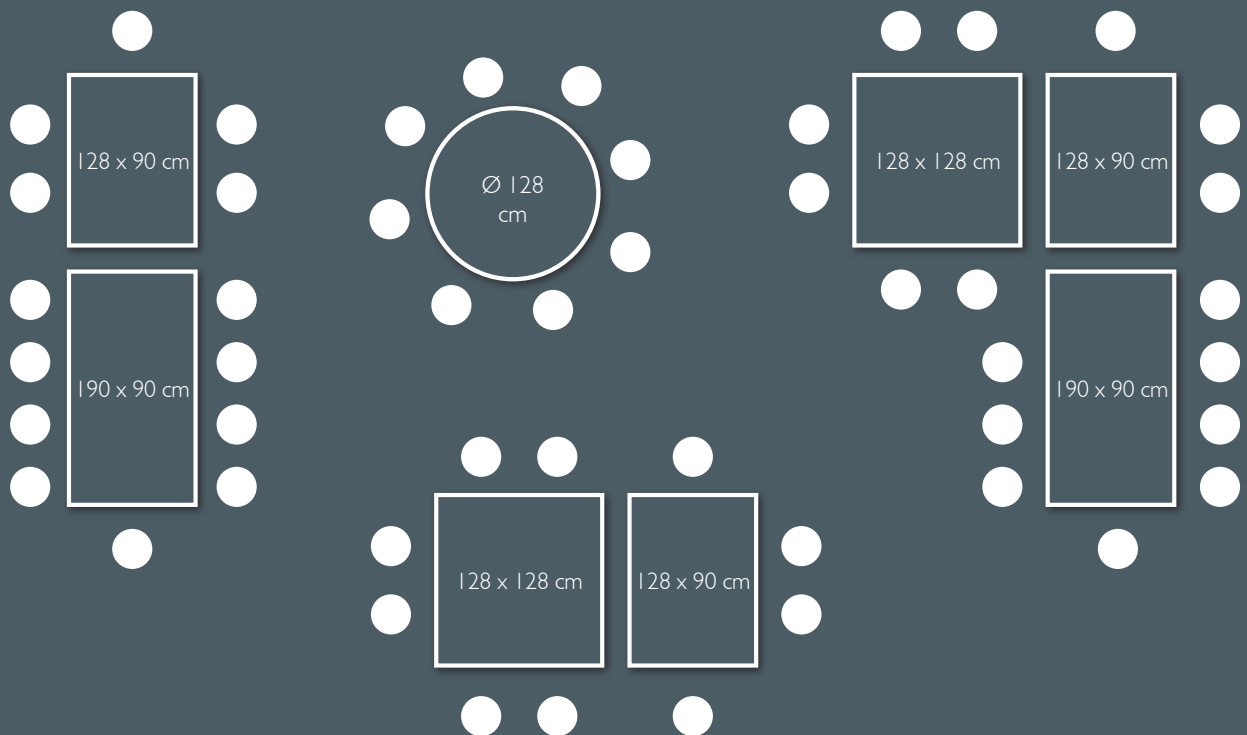

CARACTÈRE
4 TABLE FORMATS TO ADAPT TO ANY SPACE