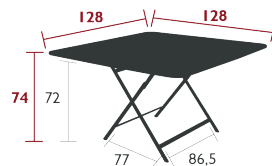

CARACTÈRE
4 TABLE FORMATS TO ADAPT TO ANY SPACE

CARACTÈRE

5933 - TABLE 128 X 90 CM

DESIGN BY STUDIO FERMOB

DOMESTIC | PROFESSIONAL | INTENSIVE

8
IPAC

x 6

22

Steel sheet table top
Tubular steel base
Aluminium frame beneath table top
Compatible with :
TABLE 128 X 128 CM - CARACTÈRE
TABLE 190 X 90 CM - CARACTÈRE

22 kg

5930 - TABLE 128 X 128 CM

DESIGN BY STUDIO FERMOB

DOMESTIC | PROFESSIONAL | INTENSIVE

8
IPAC

x 6

22

Steel sheet table top
Tubular steel base
Aluminium frame beneath table top
Compatible with :
TABLE 128 X 90 CM - CARACTÈRE

27 kg

5931 - TABLE 190 X 90 CM

DESIGN BY STUDIO FERMOB

DOMESTIC | PROFESSIONAL | INTENSIVE

8
IPAC

x 10

22

Steel sheet table top
Tubular steel base
Aluminium frame beneath table top
Compatible with :
TABLE 128 X 90 CM - CARACTÈRE

30 kg

5932 - TABLE Ø 128 CM

DESIGN BY STUDIO FERMOB