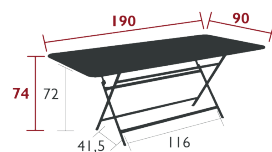

DOMESTIC | PROFESSIONAL | INTENSIVE

8
IPAC

x 6

22

Steel sheet table top
Tubular steel base
Aluminium frame beneath table top
Compatible with :
TABLE 128 X 90 CM - CARACTÈRE

27 kg

5931 - TABLE 190 X 90 CM

DESIGN BY STUDIO FERMOB

DOMESTIC | PROFESSIONAL | INTENSIVE

8
IPAC

x 10

22

Steel sheet table top
Tubular steel base
Aluminium frame beneath table top
Compatible with :
TABLE 128 X 90 CM - CARACTÈRE

30 kg

5932 - TABLE Ø 128 CM

DESIGN BY STUDIO FERMOB

DOMESTIC | PROFESSIONAL | INTENSIVE

8
IPAC

x 6

22

Steel sheet table top
Tubular steel base
Aluminium frame beneath table top

23 kg