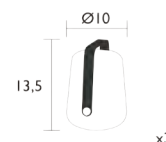

Compatible with :

CHARGING PACK – SET OF 6 LAMPS H.12 CM (CONTRACT) - BALAD

360026 ● Storm Grey

360029 ● Verbena

360014 ● Nutmeg

0.15 kg

3643 - CHARGING PACK – SET OF 6 LAMPS H.12 CM (CONTRACT)

DESIGN BY TRISTAN LOHNER