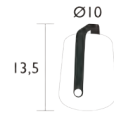

BALAD

365100 - SET OF 3 LAMPS BAMBOO H.12 CM

DESIGN BY TRISTAN LOHNER

DOMESTIC PROFESSIONAL INTENSIVE

Polyethylene diffuser

Bamboo frame

ABS base

Technology : integrated LED - Luminous flux : 20 lm

Switch type : push button

Function of the switch : change the light temperature & brightness
(short click, 1 s), OFF (long click, 3 s)

Lighting mood :

Position 1 cool white (6000°K) 100% brightness

Position 2 neutral white (4000°K) 100% brightness

Position 3 candle-style warm white (2300°K) flickering

Type of power supply : battery - Battery life : Min. (100%) 10 h - Max. 13 h

Battery use cycles : 500 cycles

Recharge time : 4h - Type of recharge : USB, cable (supplied) 1,5m

Bypass to prevent battery damage during wired use

0.25 A - 5 V - 0.3 W - IP44 (ingress protection) | IK 10 (impact resistance) | CE | FCC | UKCA

Powered by Smart & Green

0.13 kg

365200 - LAMP BAMBOO H.25 CM

DESIGN BY TRISTAN LOHNER

DOMESTIC PROFESSIONAL INTENSIVE

Polyethylene diffuser

Bamboo frame

ABS base

Technology : integrated LED - Luminous flux : 40 lm

Switch type : push button

Function of the switch : change the light temperature & brightness
(short click, 1 s), OFF (long click, 3 s)

Lighting mood :

Position 1 cool white (6000°K) 100% brightness

Position 2 neutral white (4000°K) 100% brightness

Position 3 neutral white (4000°K) 50% brightness

Position 4 candle-style warm white (2300°K) flickering

Type of power supply : battery - Battery life : Min. (100%) 7 h - Max. 14 h

Battery use cycles : 300 cycles

Recharge time : 5h - Type of recharge : USB, cable (supplied) 2m

Bypass to prevent battery damage during wired use

0.5 A - 5 V - 0.5 W - IP44 (ingress protection) | IK 10 (impact resistance) | CE | FCC | UKCA

Powered by Smart & Green

0.47 kg